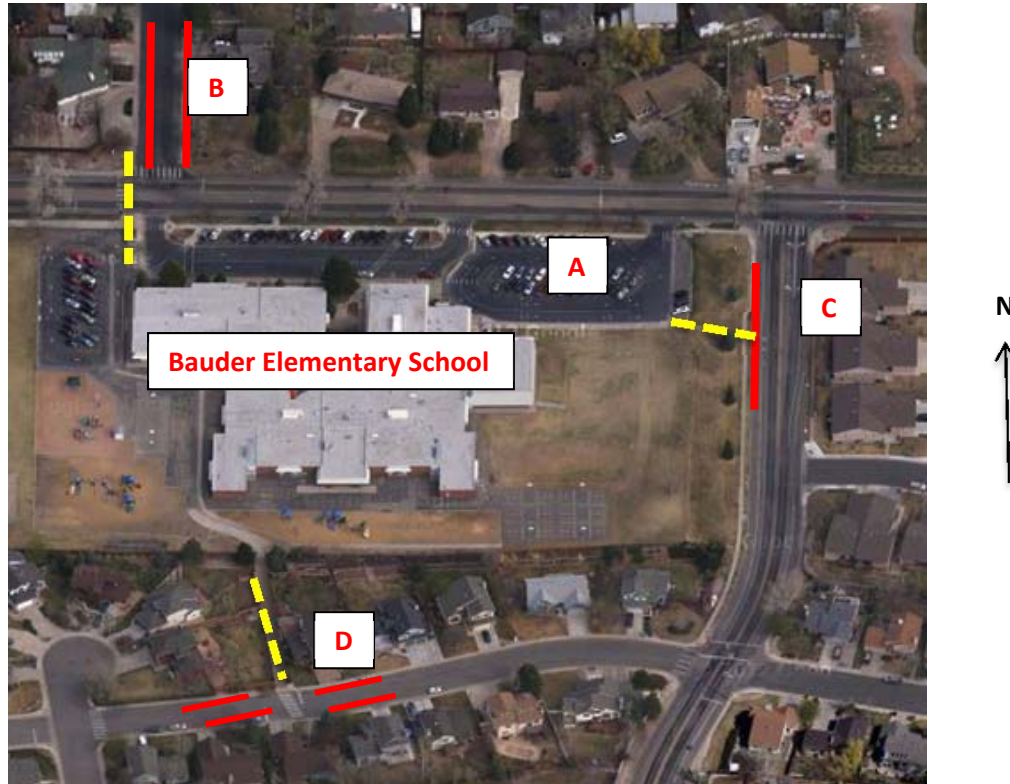

Drop Off and Pick Up Sites

- A. This is our **main drop off and pick up** location for students (see map below). The area can get congested particularly when picking up students at the end of the day, so we offer three other options (B, C, D). Please remember to stay in your car when picking up students unless you are parking and walking out of your car to retrieve your child. Be aware that at the end of the day there is only a right hand turn allowed out of the lot.
- B. This is the **Fuqua** location. Either side of the street is available for dropping off or picking up students. There is a crossing guard located at Prospect – at the yellow dotted line.
- C. This is the **Hampshire** location. We recommend dropping off and picking up on the west side of the street. Students walk up or down the hill (yellow dotted line) to an opening in the fence. There is staff located on the sidewalk in the parking lot.
- D. This is the **Coventry** location. Either side of the street is available, though we ask that you respect our neighbors' driveways and not block them. Students walk up and down the sidewalk to and from the school (yellow dotted line). Staff is on duty at the crosswalk to assist students.